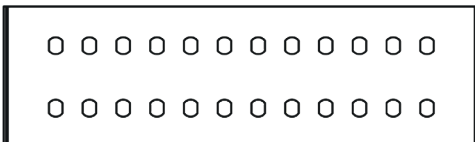

24 ST or 24 FC (D-Hole) Adaptor Plate

EratBox Medium Adaptor Plate Options

24 SC Duplex Vertical Adaptor Plate

24 LC Duplex or 24 E2000 Simplex or 24 SC Simplex Vertical Adaptor Plate

24 ST or 24 FC (D-hole) Adaptor Plate

Ordering Information

* CC=LG for Light Grey RAL 7035 & BL for Black RAL 9005 for customers to define while ordering.