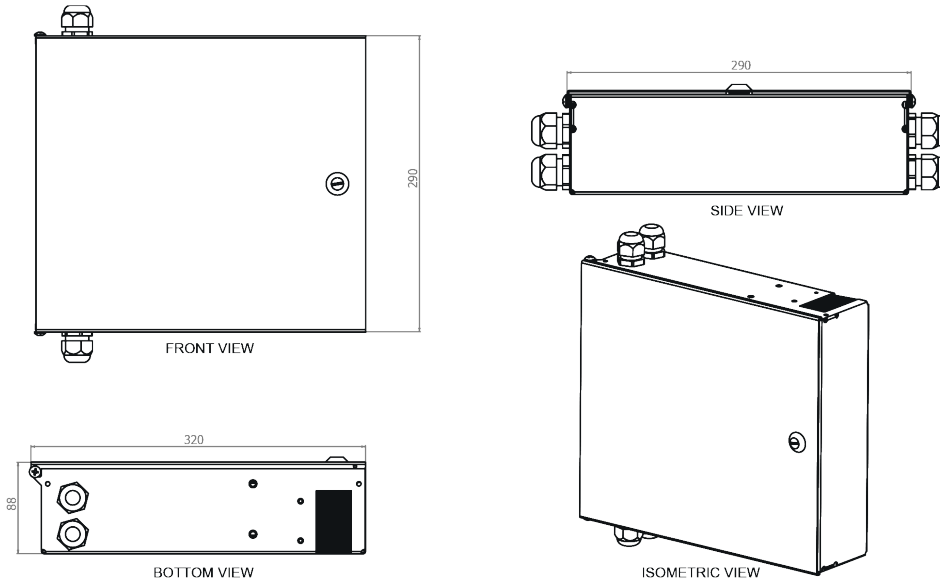

### Product Overview

The EratBox's Medium Fiber Termination Patch/Splice Box is designed for use as a wall mount interconnect point where termination and connectivity of up to 48 fibers is desired. This solution allows easy access to patch cords and pigtails after opening the hinged front door. Standard boxes are available empty for complete field configuration, half-loaded with adaptor plates for field termination and cable assembly installation, or stubbed with a factory-installed cable assembly of a user specified length.

### Specifications

- Cold rolled steel
- Durable textured powder coat finish available in black or white
- Easy changeable adaptor plates
- Standard density: up to 24 fiber, High density: up to 48 fiber
- Standard cable stub location is bottom
- Optional splice trays for splitters- Compliant to RoHS
- Compliant to RoHS

## Dimensions