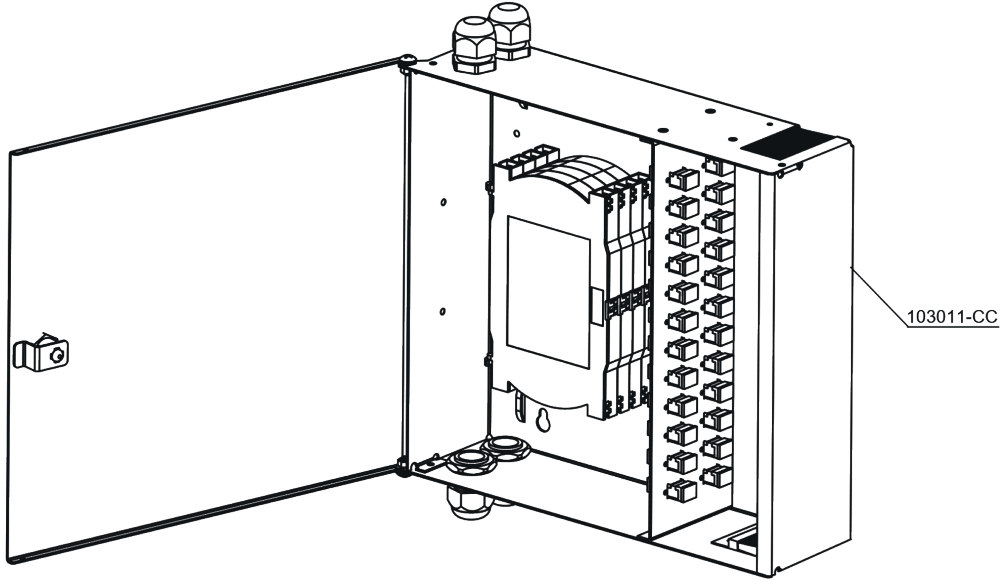

ERATBOX MEDIUM WALL MOUNT

Product Definition

EratBox Medium Fibre Optic Termination Box Single Door with Tube-Style Keyed Lock without Adaptor Plate, Colour: Black-RAL9005 or Light Grey-RAL7035, (2pcs. PG16 Plastic Gland , 4pcs. Adhesive Bunny Clips, 2pcs. 50cm Spiral Wrap, 4pcs. 2,5mmX10 Cable Ties)

24 SC Duplex Vertical Adaptor Plate