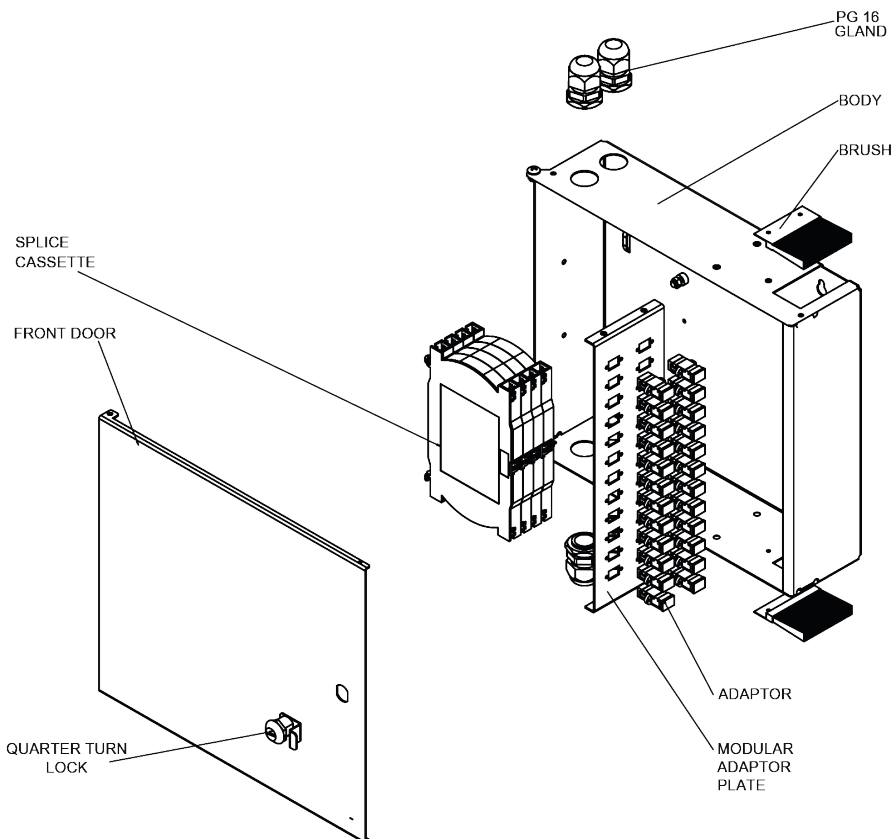

Exploded View