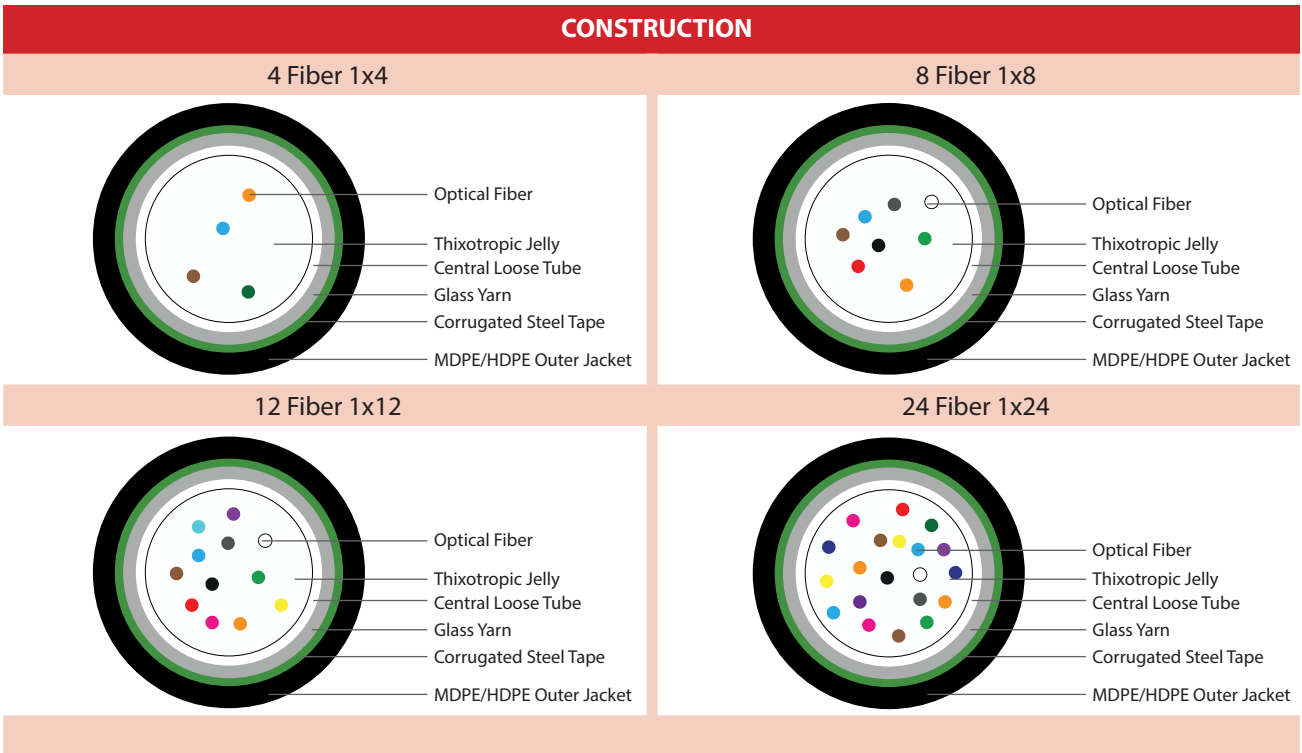

SINGLE TUBE FIBER OPTIC CABLES SJCSA- PE

A-DQ(ZN)(SR)2Y

IEC 60793-1-2, IEC 60794-3-12

Single Tube, Corrugated Steel Tape, Single Sheathed Fiber Optic Cables

APPLICATIONS	CONSTRUCTION
HDPE in long distance and local communication networks, etc. it is used in a pipe made of the material or by burying it directly in the ground.	Fiber painted into the central buffer tube it is placed, then a sufficient amount of glass yarn and plastic tape is applied as Armor. It is sheathed with MDPE/HDPE material. It has the property of water blocking.

PHYSICAL PROPERTIES

Fiber Type	SM 9/125 G652 D, G657 A1, G657 A2, G657 B3, G655 MM 62.5/125 OM1, 50/125 OM2, 50/125 OM3, 50/125 OM4 , 50/125 OM5
Tube Material	PBT & PBT+PC
Loose Tube Color	Natural
Tube Filling Compound	Thixotropic Jelly
Strength Member	Glass Yarn
Armor Material	Corrugated Steel Tape
Outer Jacket	Black-MDPE/HDPE

MECHANICAL AND ENVIRONMENTAL PROPERTIES

Physical Tests	Values	Standards
Tensile Strength (Working)	800 N	IEC 60794-1-2 E1
Tensile Strength (Assembly)	1300 N	IEC 60794-1-2 E1
Impact Strength	10 J, 3 impacts	IEC 60794-1-2 E4
Crushing Strength	2000 N / 10 cm	IEC 60794-1-2 E3
Water Tightness	24 hours 3 m length	IEC 60794-1-2 F5
Bending Radius	20 x cable diameter	IEC 60794-1-2 E11
Operating Temperature	-40 to +80 °C	IEC 60794-1-2 F1
Storage Temperature	-40 to +80 °C	IEC 60794-1-2 F1

FIBER COLOR CODE / TIA-598 - A							
	1- Blue		7- Red		13- Blue / Black Stripes		19- Red / Black Striped
	2- Orange		8- Black		14- Orange / Black Stripes		20- Natural
	3- Green		9- Yellow		15- Green / Black Stripes		21- Yellow / Black Striped
	4- Brown		10- Violet		16- Brown / Black Stripes		22- Violet / Black Striped
	5- Grey		11- Pink		17- Grey / Black Striped		23- Pink / Black Striped
	6- White		12- Aqua		18- White / Black Striped		24- Aqua / Black Striped