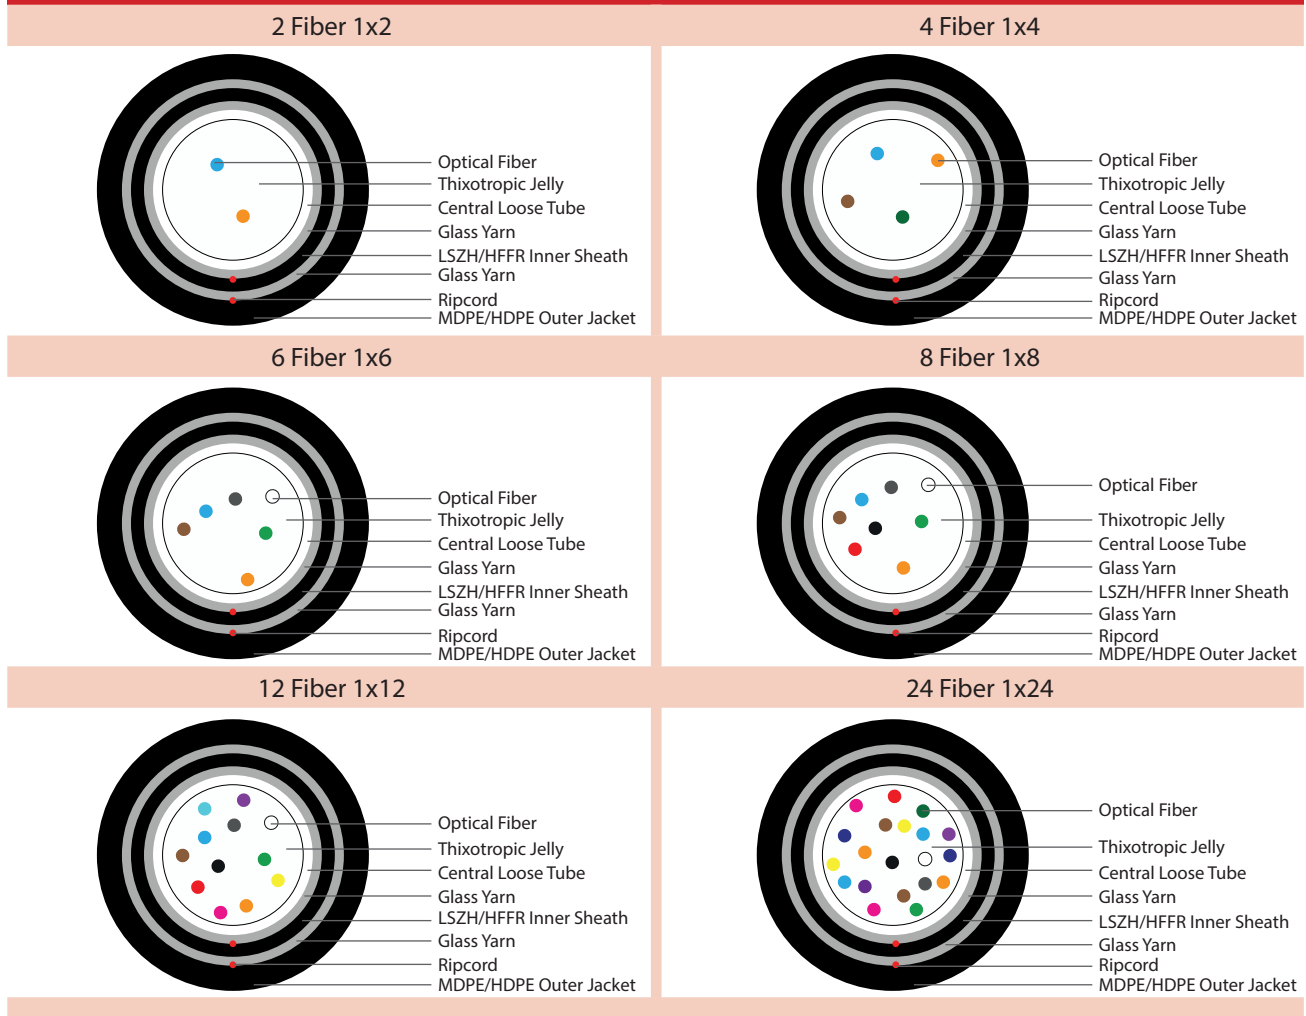

SINGLE TUBE FIBER OPTIC CABLES DJNMA - LSZH-HFFR - PE

A-DQ(ZN)H(ZN)2Y

IEC 60793-1-2, IEC 60794-3-12

Single Tube, Non-Metallic, Double Sheathed Fiber Optic Cables

APPLICATIONS	CONSTRUCTION
HDPE in long distance and local communication networks, etc. it is used in a pipe made of the material or by burying it directly in the ground.	Fiber painted into the central buffer tube it is placed, then a sufficient amount of glass yarn together they are applied as Armor Material. It is coated with LSZH/HFFR Decking, then the outer casing is discarded with MDPE/HDPE material. It has the property of water blocking.

PHYSICAL PROPERTIES	
Fiber Type	SM 9/125 G652 D, G657 A1, G657 A2, G657 B3, G655 MM 62.5/125 OM1, 50/125 OM2, 50/125 OM3, 50/125 OM4 , 50/125 OM5
Tube Material	PBT & PBT+PC
Loose Tube Color	Natural
Tube Filling Compound	Thixotropic Jelly
Strength Member	Glass Yarn
Inner Sheath	Black - LSZH-HFFR
Outer Jacket	Black-MDPE/HDPE

SHEATH MARKING, PACKAGING INFORMATION	
Marking	Erat Cable <Production Year> <Fiber Number and Type> <Meter>
Packaging	2000 mt ±%5
Packaging Information	Wooden Reel

TECHNICAL DATA

Fiber Count	Tube Count	Filler Count	Tube Diameter (mm)	Cable Diameter (mm)	Approximate Weight (kg/km)
2	1	0	2.4±0.05	9.0 ±0.5	70
4	1	0	2.4±0.05	9.0 ±0.5	70
6	1	0	2.4±0.05	9.0 ±0.5	70
8	1	0	2.4±0.05	9.0 ±0.5	70
12	1	0	2.4±0.05	9.0 ±0.5	70
24	1	0	2.8±0.05	9.5 ±0.5	76

CONSTRUCTION

FIBER COLOR CODE / TIA-598 - A							
	1- Blue		7- Red		13- Blue / Black Stripes		19- Red / Black Striped
	2- Orange		8- Black		14- Orange / Black Stripes		20- Natural
	3- Green		9- Yellow		15- Green / Black Stripes		21- Yellow / Black Striped
	4- Brown		10- Violet		16- Brown / Black Stripes		22- Violet / Black Striped
	5- Grey		11- Pink		17- Grey / Black Striped		23- Pink / Black Striped
	6- White		12- Aqua		18- White / Black Striped		24- Aqua / Black Striped