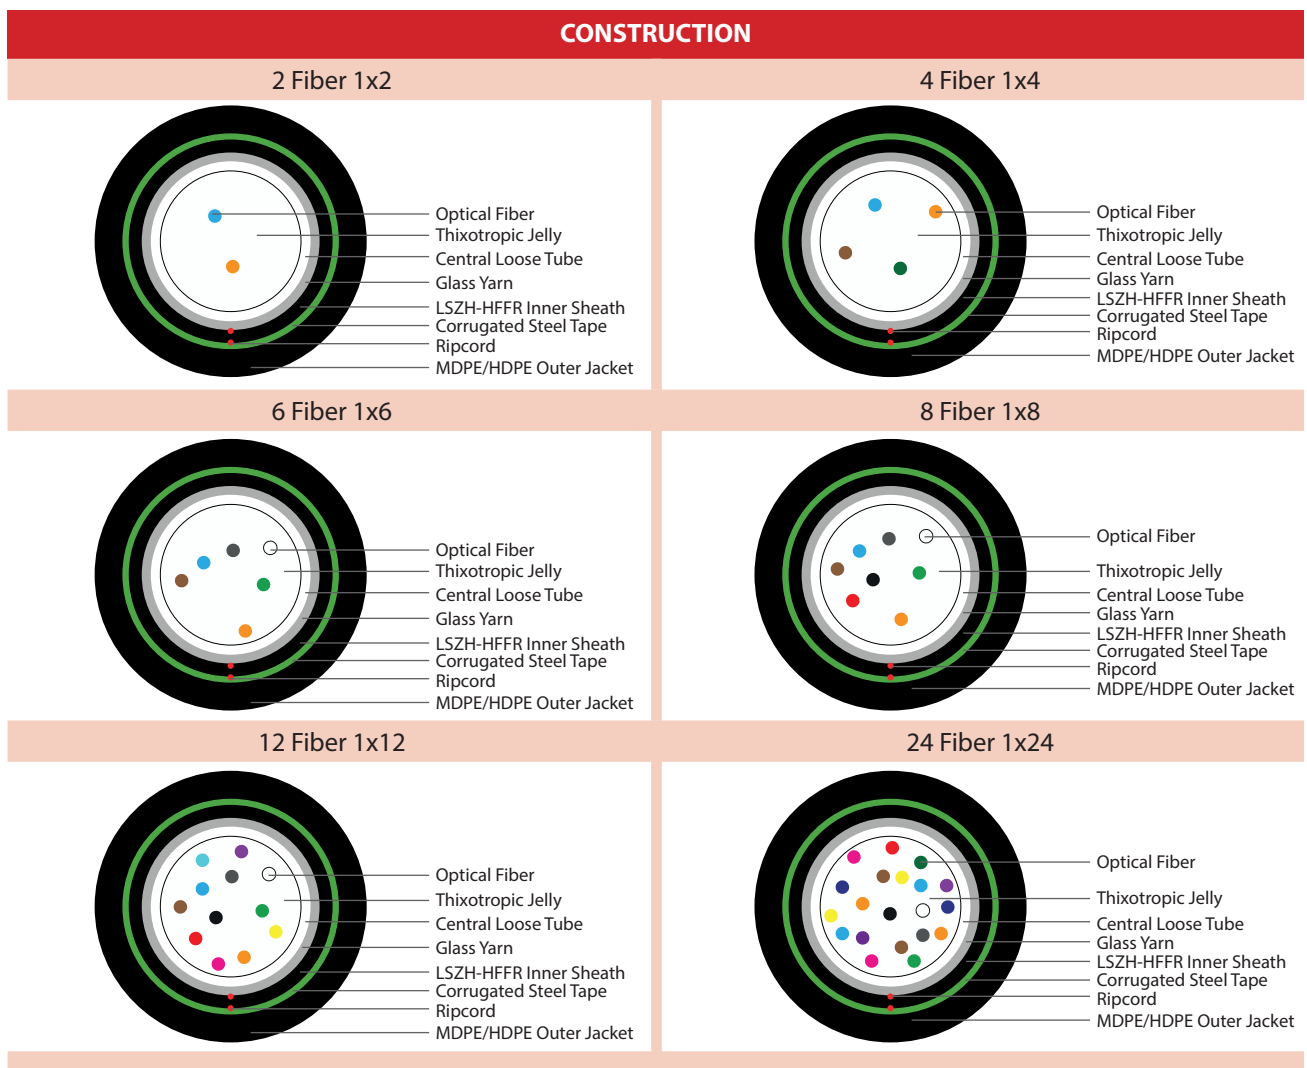

SINGLE TUBE FIBER OPTIC CABLES DJCSA - LSZH-HFFR - PE

A-DQ(ZN)H(SR)2Y

IEC 60793-1-2, IEC 60794-3-12

Single Tube, Corrugated Steel Tape, Double Sheathed Fiber Optic Cables

APPLICATIONS	CONSTRUCTION
HDPE in long distance and local communication networks, etc. it is used in a pipe made of the material or by burying it directly in the ground.	Fiber painted into the central buffer tube it is placed, then coated with LSZH/HFFR Decoupling Sheath along with the glass yarn. It is applied as Corrugated Steel Tape Armor. It is Sheathed with MDPE/ HDPE material. It has the property of water blocking.

PHYSICAL PROPERTIES	
Fiber Type	SM 9/125 G652 D, G657 A1, G657 A2, G657 B3, G655 MM 62.5/125 OM1, 50/125 OM2, 50/125 OM3, 50/125 OM4 , 50/125 OM5
Tube Material	PBT & PBT+PC
Loose Tube Color	Natural
Tube Filling Compound	Thixotropic Jelly
Strength Member	Glass Yarn
Inner Sheath	Black - LSZH/HFFR
Armor Material	Corrugated Steel Tape
Outer Jacket	Black-MDPE/HDPE

SHEATH MARKING, PACKAGING INFORMATION	
Marking	Erat Cable <Production Year> <Fiber Number and Type> <Meter>
Packaging	2000 mt ±%5
Packaging Information	Wooden Reel

TECHNICAL DATA					
Fiber Count	Tube Count	Filler Count	Tube Diameter (mm)	Outer Diameter (mm)	Approximate Weight (kg/km)
2	1	0	2.4±0.05	10.4 ±0.5	108
4	1	0	2.4±0.05	10.4 ±0.5	108
6	1	0	2.4±0.05	10.4 ±0.5	108
8	1	0	2.4±0.05	10.4 ±0.5	108
12	1	0	2.4±0.05	10.4 ±0.5	108
24	1	0	2.8±0.05	10.4 ±0.5	112

FIBER COLOR CODE / TIA-598 - A							
	1- Blue		7- Red		13- Blue / Black Stripes		19- Red / Black Striped
	2- Orange		8- Black		14- Orange / Black Stripes		20- Natural
	3- Green		9- Yellow		15- Green / Black Stripes		21- Yellow / Black Striped
	4- Brown		10- Violet		16- Brown / Black Stripes		22- Violet / Black Striped
	5- Grey		11- Pink		17- Grey / Black Striped		23- Pink / Black Striped
	6- White		12- Aqua		18- White / Black Striped		24- Aqua / Black Striped