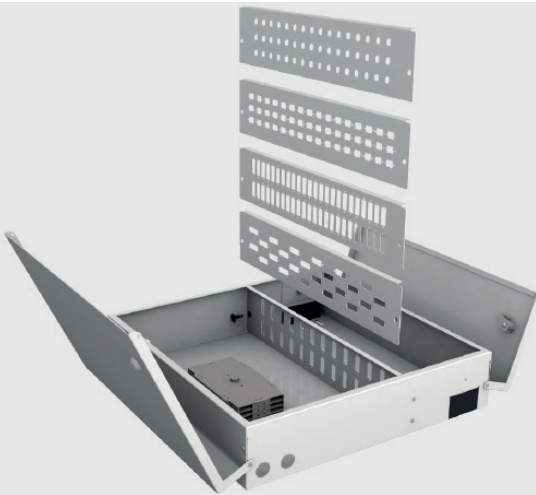

Adapter Series

LC Duplex

LC Duplex Square

SC Simplex

SC Duplex

ST

Key Features

✓ Different Adapter Plate Options

Available with different front plates (sold separately to reduce stock value) for all type of connectors