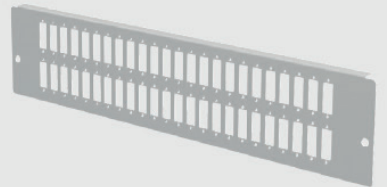

## ERATBOX LARGE WALL MOUNT

### Ordering Options

48 ST Simplex or 48 FC Simplex adapter plate (D-Hole)

48 SC Simplex or 48 LC Duplex E2000® Simplex (D-Hole) adapter plate

48 SC Duplex or 48 LC Quad adapter plate

24 SC Duplex or 24 LC Quad Shifted adapter plate

### Splice Tray Options

ALF-CMPC

Dimensions (with Cover) : 10 x 91.8 x 155 mm  
Body Dimensions : 8 x 91.8 x 155 mm  
Capacity : up to 24

ALF-A

Dimensions (with cover) : 10 x 91.8 x 155 mm  
Dimensions : 8 x 91.8 x 155 mm  
Capacity : up to 24