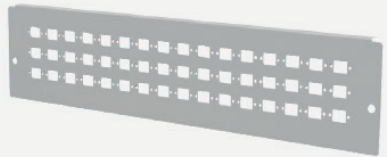

## Dimensions

## Exploded View

### Ordering Options

48 ST Simplex or 48 FC Simplex adapter plate (D-Hole)

48 SC Simplex or 48 LC Duplex E2000® Simplex (D-Hole) adapter plate

48 SC Duplex or 48 LC Quad adapter plate

24 SC Duplex or 24 LC Quad Shifted adapter plate