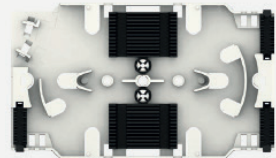

### Ordering Options

48 ST Simplex or 48 FC Simplex adapter plate (D-Hole)

48 SC Simplex or 48 LC Duplex E2000® Simplex (D-Hole) adapter plate

48 SC Duplex or 48 LC Quad adapter plate

24 SC Duplex or 24 LC Quad Shifted adapter plate

### Splice Tray Options

ALF-CMPC

Dimensions (with Cover) : 10 x 91.8 x 155 mm  
Body Dimensions : 8 x 91.8 x 155 mm  
Capacity : up to 24

ALF-A

Dimensions (with cover) : 10 x 91.8 x 155 mm  
Dimensions : 8 x 91.8 x 155 mm  
Capacity : up to 24

ALF-B

Dimensions (with cover) : 10 x 91.8 x 155 mm  
Dimensions : 8 x 91.8 x 155 mm  
Capacity : up to 24

ALF-C

Dimensions (with cover) : 10 x 91.8 x 155 mm  
Dimensions : 8 x 91.8 x 155 mm  
Capacity : up to 24