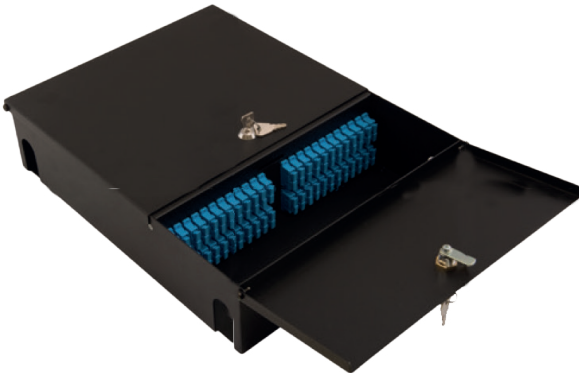

# ERATBOX LARGE WALL MOUNT

**erat**

## ERATBOX LARGE WALL MOUNT

	Product Family
	Wall Mount Boxes

	Protection Rating
	IP 20

	H 445 mm
	W 445 mm
	D 95 mm

	Available Colors:
	Light Grey(RAL7035)
	Black (RAL9005)

	Weight
	Net ~5.2 kg
	Gross ~5.5 kg

### Product Overview

The Unibox Large is designed as a dedicated for indoor fiber connection and building distribution applications. Functional and simple design gives advantages for cable assembly, cable fixing and management. Wide cable entry diameter range makes wide range to use for different cables. The Unibox Large provides modular structure and with this modularity, cable managing is easy even cables are connected. The Unibox Large has wide range to use with different adapter plates option.

### Features

- Up to 96 fibres
- Available with different adapter plates (sold separately to reduce stock value) for all type of connectors
- Printed port numbers on the adapter plate
- Top and bottom cable entry options
- Different passwords of key for each side cover
- Light in weight and robust structure
- Removable Adapter Plates via Snaplatches
- Maximum of 5 splice cassetes and one
- distrubition plate can be fitted