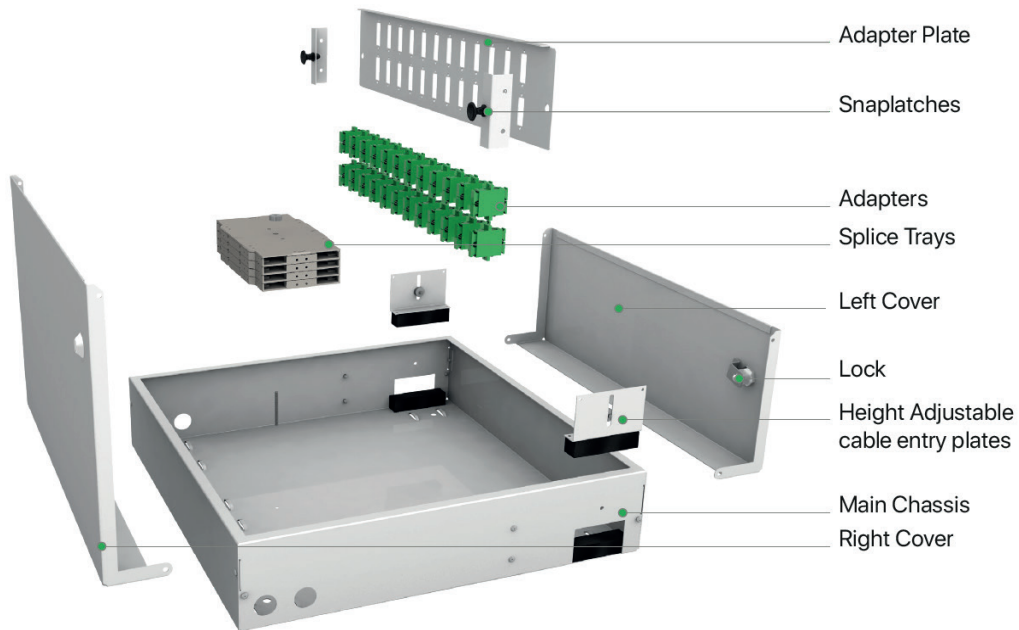

Exploded View