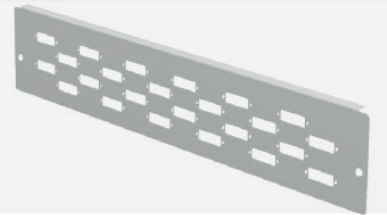

### Ordering Options

48 ST Simplex or 48 FC Simplex adapter plate (D-Hole)

48 SC Simplex or 48 LC Duplex E2000® Simplex (D-Hole) adapter plate

48 SC Duplex or 48 LC Quad adapter plate

24 SC Duplex or 24 LC Quad Shifted adapter plate

### Splice Tray Options

ALF-CMPC

Dimensions (with Cover) : 10 x 91.8 x 155 mm  
Body Dimensions : 8 x 91.8 x 155 mm  
Capacity : up to 24

ALF-A

Dimensions (with cover) : 10 x 91.8 x 155 mm  
Dimensions : 8 x 91.8 x 155 mm  
Capacity : up to 24