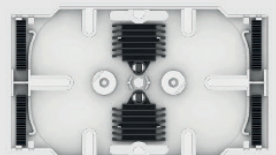

### Ordering Options

48 ST Simplex or 48 FC Simplex adapter plate (D-Hole)

48 SC Simplex or 48 LC Duplex E2000® Simplex (D-Hole) adapter plate

48 SC Duplex or 48 LC Quad adapter plate

24 SC Duplex or 24 LC Quad Shifted adapter plate

### Splice Tray Options

ALF-CMPC

Dimensions (with Cover) : 10 x 91.8 x 155 mm  
Body Dimensions : 8 x 91.8 x 155 mm  
Capacity : up to 24

ALF-A

Dimensions (with cover) : 10 x 91.8 x 155 mm  
Dimensions : 8 x 91.8 x 155 mm  
Capacity : up to 24

ALF-B

Dimensions (with cover) : 10 x 91.8 x 155 mm  
Dimensions : 8 x 91.8 x 155 mm  
Capacity : up to 24

ALF-C

Dimensions (with cover) : 10 x 91.8 x 155 mm  
Dimensions : 8 x 91.8 x 155 mm  
Capacity : up to 24