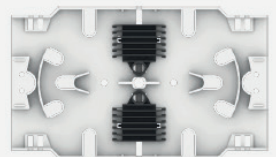

### Ordering Options

48 ST Simplex or 48 FC Simplex adapter plate (D-Hole)

48 SC Simplex or 48 LC Duplex E2000® Simplex (D-Hole) adapter plate

48 SC Duplex or 48 LC Quad adapter plate

24 SC Duplex or 24 LC Quad Shifted adapter plate

### Splice Tray Options

ALF-CMPC

Dimensions (with Cover) : 10 x 91.8 x 155 mm  
Body Dimensions : 8 x 91.8 x 155 mm  
Capacity : up to 24

ALF-A

Dimensions (with cover) : 10 x 91.8 x 155 mm  
Dimensions : 8 x 91.8 x 155 mm  
Capacity : up to 24

ALF-B

Dimensions (with cover) : 10 x 91.8 x 155 mm  
Dimensions : 8 x 91.8 x 155 mm  
Capacity : up to 24

ALF-C

Dimensions (with cover) : 10 x 91.8 x 155 mm  
Dimensions : 8 x 91.8 x 155 mm  
Capacity : up to 24